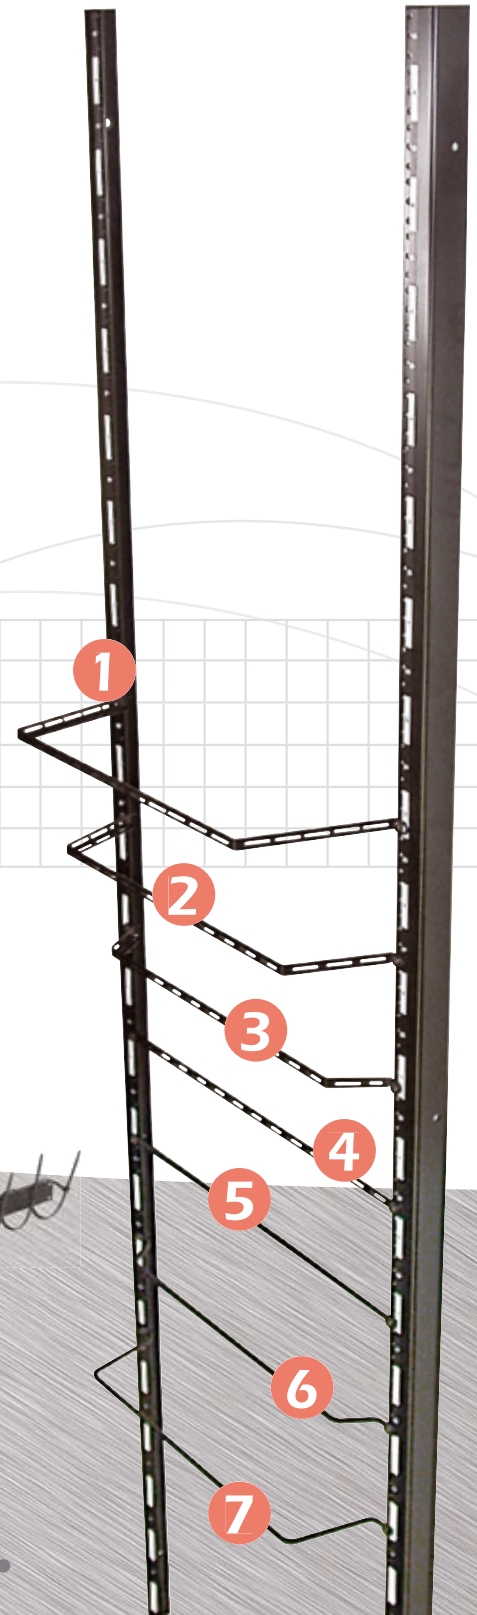

HLB KTM
Bulk Pack: Rod, Straight, Black, 10 Per Box

CPT192
2U (3.5") Reusable Cable Tie Organizer

Cable Tie Organizers

CPT191
1U (1.75") Reusable Cable Tie Organizer

Part Numbering Key:

- = **19** for 19" Rack mount
- or- = **23** for 23" Rack mount
- (example: **CLB196M** -or- **CLB236M**)

Vertical Lacing Options.

APW Mayville's PLV & ELV series lacing panels, available for both Pioneer™ Enclosures & Broadcast E-Rack™, offer a unique T-Hook™ head design, allowing for quick and easy installation of pre bundled cables. Also available are slotted steel lacing panels, tapped aluminum lacing strips, and Velcro cable ties.

Part Numbering Key

■	=	1	for 1-Wide Lacing Panel, 1.5" Wide
		2	for 2-Wide, 3.25" Wide
		3	for 3-Wide, 5" Wide
□	=	2	for SLB2 Lacing Panel, 2.5" Wide
		3	for SLB3 Lacing Panel, 3.5" Wide

Frame Height Code	A		B		C	
	T-Hook™ Lacing Panel Part Number	Half Height T-Hook™ Lacing Panel Part Number	Slotted Lacing Panel	Aluminum Lacing Strip		
12U - 21.00"	PLV ■ W21M	N/A	SLB □ 21M	ALB21*		
25U - 43.75"	PLV ■ W44M	PLVH ■ W44M	SLB □ 44M	ALB44*		
30U - 52.50"	PLV ■ W53M	PLVH ■ W53M	SLB □ 53M	ALB53*		
35U - 61.25"	PLV ■ W61M	PLVH ■ W61M	SLB □ 61M	ALB61*		
40U - 70.00"	PLV ■ W70M	PLVH ■ W70M	SLB □ 70M	ALB70*		
42U - 73.50"	PLV ■ W74M	PLVH ■ W74M	SLB □ 74M	ALB74*		
45U - 78.75"	PLV ■ W78M	PLVH ■ W78M	SLB □ 78M	ALB78*		
48U - 84.00"	PLV ■ W84M	PLVH ■ W84M	SLB □ 84M	ALB84*		
50U - 87.50"	PLV ■ W88M	PLVH ■ W88M	SLB □ 88M	ALB88*		

A T-Hook™ Style

Convenient T-Hook™ design allows quick and easy installation of pre-bundled cables, industry standard square holes accept cage nuts for easy field installation of electrical boxes or other brackets & equipment without the need for a nut. Also available in a handy half height panel that fits across two horizontal members.